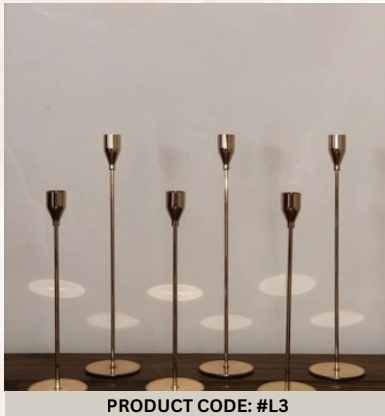

PRODUCT CODE: #D1

**DOUGHNUT PINS**  
R20 EACH/R70 FOR 4

PRODUCT CODE: #D2

**DOUGHNUT WALL**  
R110

PRODUCT CODE: #L1

**3 PIECE LANTERN SET**  
R170

PRODUCT CODE: #L2

**BLACK CANDLE HOLDERS**  
R20 EACH