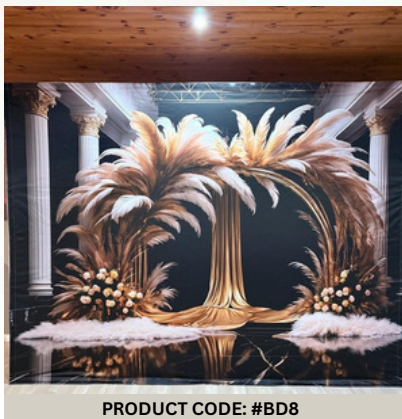

**ARCH BACKDROP 3 PIECE**  
**R350**

PRODUCT CODE: #BD5

**ARCH BACKDROP 2 PIECE**  
**R250**

PRODUCT CODE: #BD6

**ROUND PALLET**  
**BACKDROP**  
**R250**

PRODUCT CODE: #BD7

**3 PIECE WOODEN BACKDROP**  
**R300**