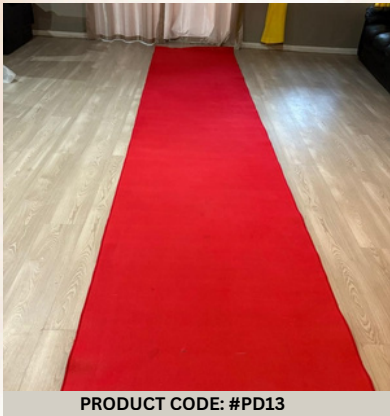

PRODUCT CODE: #PD13

**RED RUNNER
R200 (3M) / R250 (5M)**